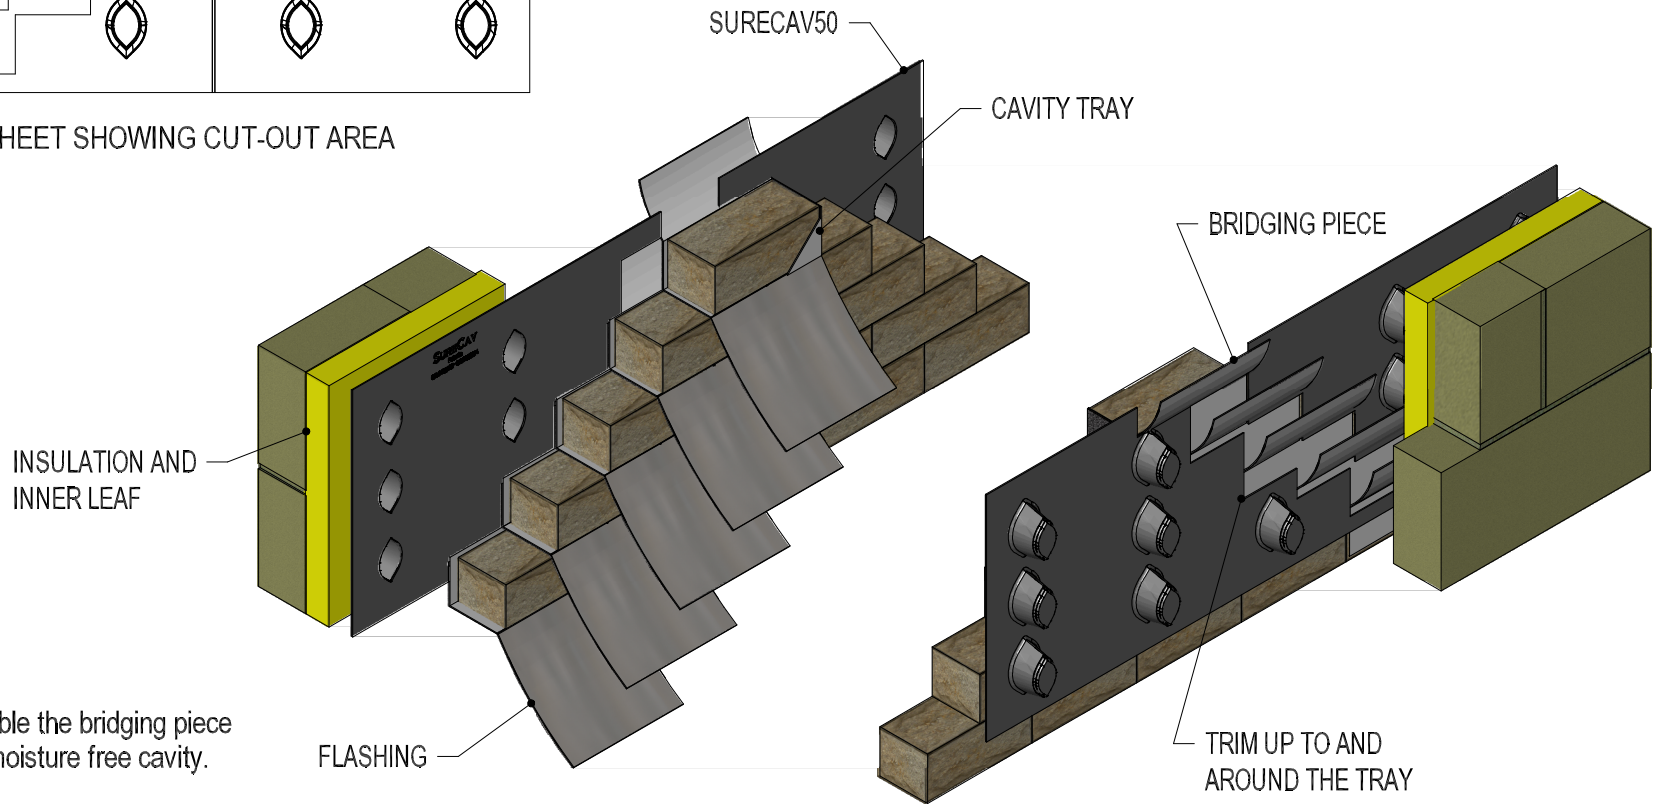

SURECAV SHEET SHOWING CUT-OUT AREA

NOTES

Trim the sheet as close as possible the bridging piece of the cavity tray to maintain a moisture free cavity.

In some cases, cutting through a pod will be unavoidable but there is still protection given by the bridging piece at the back of the cavity tray.

SURECAV50  
(ALSO APPLIES TO SURECAV25)

TITLE

TRIM SURECAV50 TO CAVITY-TRAY BRIDGING-PIECE

DRG NO.

CA-230114-1